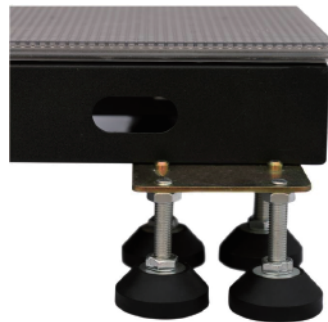

### BD Series

LED Dance Floor,  
Height Adjustable

Quick and Easy Installation  
Ultra Wide Viewing Angle  
Adapt to Multifarious Ground  
IP65 Waterproof

### Standard Modular Design

- › Standard module design: 250mmx250mm
- › Seamless connection
- › PC material mask with highly scratch-resistant

### High Bearing Capacity

- › Bearing capacity up to 1.8 tons per square meter
- › Height adjustable, adapt to multifarious ground