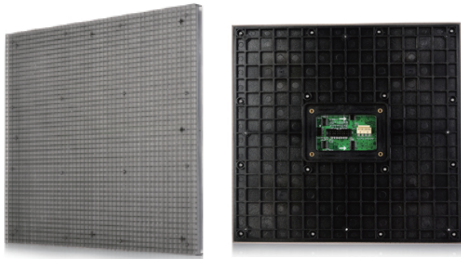

### BD Series

LED Dance Floor,  
Height Adjustable

Quick and Easy Installation  
Ultra Wide Viewing Angle  
Adapt to Multifarious Ground  
IP65 Waterproof

### Standard Modular Design

- › Standard module design: 250mmx250mm
- › Seamless connection
- › PC material mask with highly scratch-resistant

### High Bearing Capacity

- › Bearing capacity up to 1.8 tons per square meter
- › Height adjustable, adapt to multifarious ground